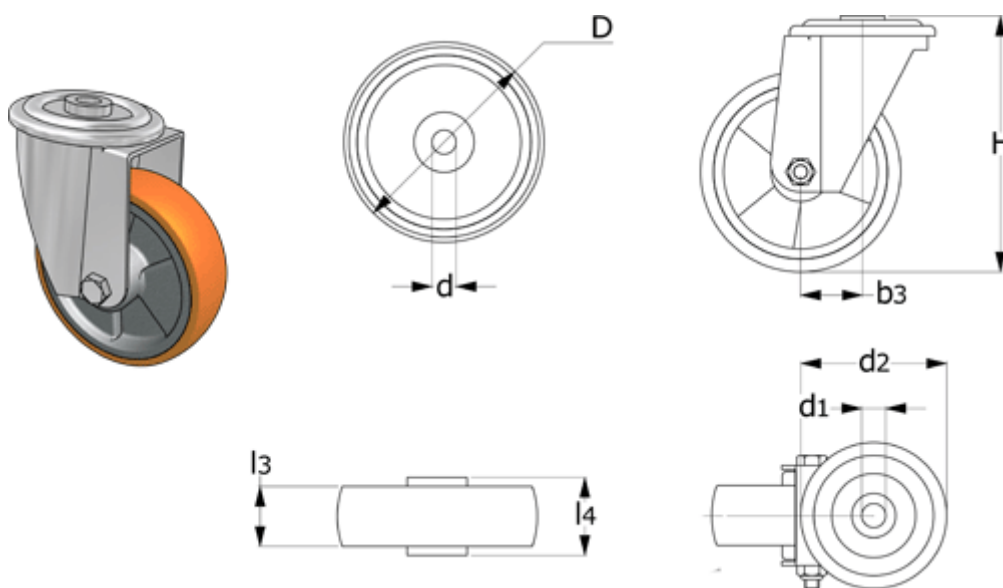

# Data Sheet

Article number: 2314451856

Description: E+G Aluminiums wheel 451856  
RE.F5-100-FSL turning plate wo/brake

## Measures

b3	= 35
Code	= 451856
d	= 12
D	= 100
d1	= 73
d2	= 12
Dynamic load (N)	= 2000
H	= 128

l3	= 30
l4	= 40
Rolling resistance (N)	= 2250
Type	= RE.F5-100-FSL
Weight (g)	= 880